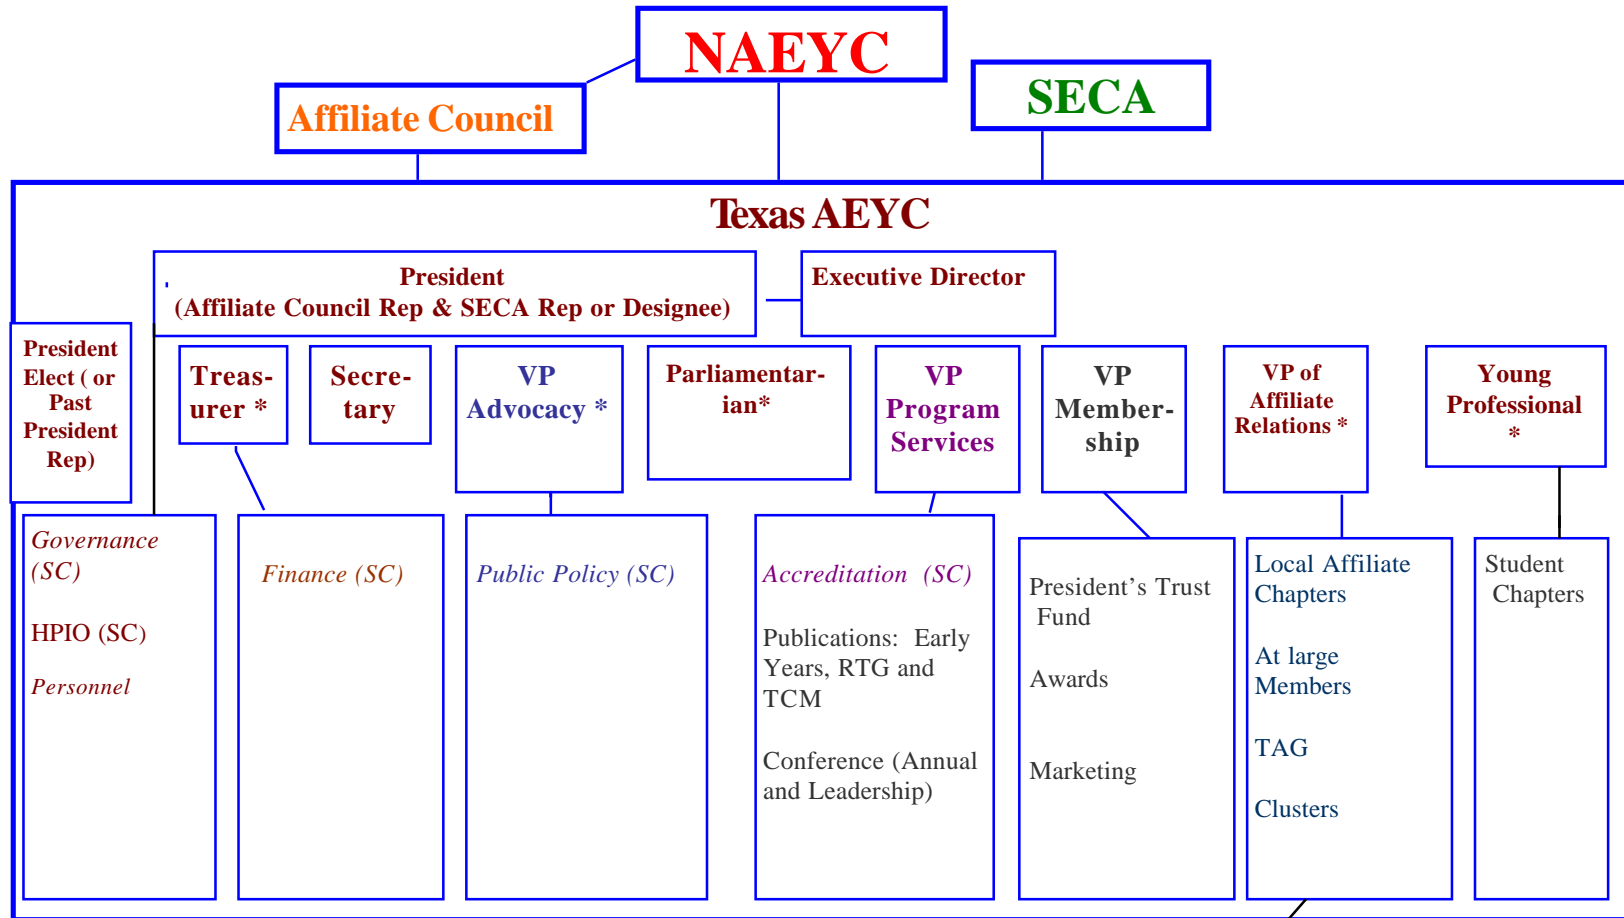

# Texas AEYC's Organizational Chart

Approved  
6/06

Local Affiliate Chapters bring a new voting representative to the board in June of the designated year. Odd and even numbered years.

Local Affiliate Chapters		
Austin (odd)	Denton Area (odd)	Paso del Norte (odd)
Bay Area (even)	Fort Worth Area (even)	Sam Houston (even)
Central Texas (even)	Gulf Coast (odd)	San Antonio Area (odd)
Collin County (odd)	Houston Area (odd)	South Plains (odd)
Dallas Area (even)	Lone Star (even)	Southeast Texas (odd)
	Panhandle (even)	Southmost (even)
		Tyler (even)

Legend:  
SC—Standing Committee  
\*Appointed  
Italics—Prescribed committee members (by policies and procedures)